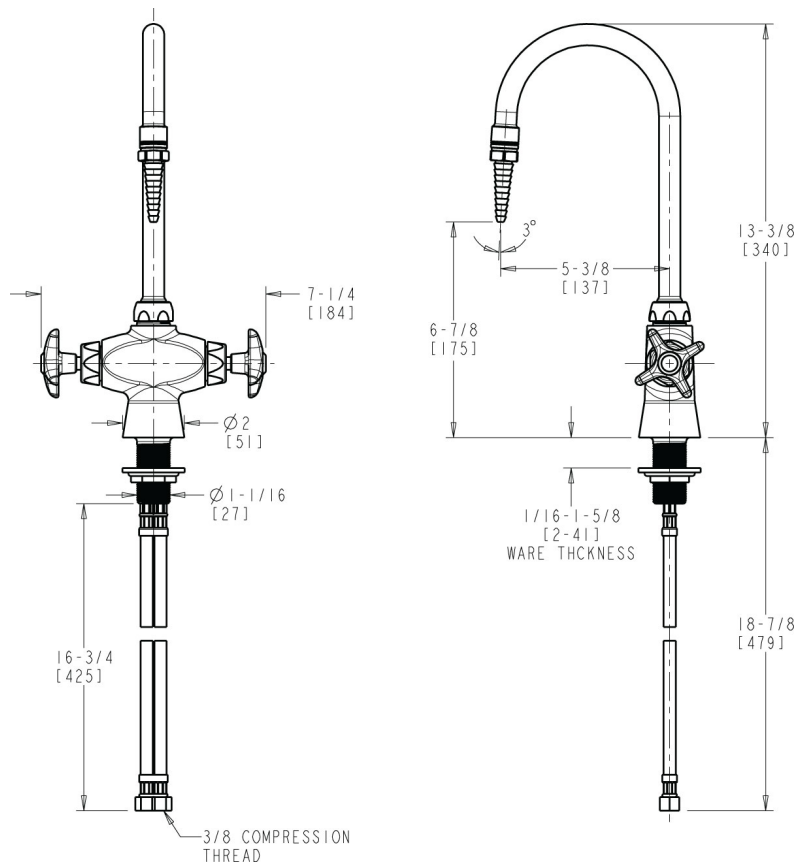

L Series Lab Fittings

LWM1-A11-A

Product Type

Deck-mounted, dual-inlet water faucet, single-hole mounting

Features & Specifications

- Single-hole
- 5-1/4" Rigid/swing gooseneck spout
- Laboratory nozzle with 10 serrations for laboratory hose
- Vandal Proof 2-1/2" Chrome cross handle with index button (pair)
- Slow compression operating cartridge, left-hand
- Slow compression operating cartridge, right-hand
- Complies with the requirements of the Buy American Act of 1933.

Contractor _____

Submitted as Shown Submitted with Variations

Date _____

2100 South Clearwater Drive
Des Plaines, IL
P: 847/803-5000
F: 847/803-5454
Technical: 800/TEC-TRUE
www.chicagofaucets.com

Architect/Engineer Specification

Chicago Faucets No. LWM1-A11-A Deck-mounted, dual-inlet water faucet, single-hole mounting, polished chrome finish. Single-hole mount. 5-1/4" rigid/swing gooseneck spout. Laboratory nozzle with 10 serrations for laboratory hose. Slow compression operating cartridges. 2-1/2" cross handles with index buttons.